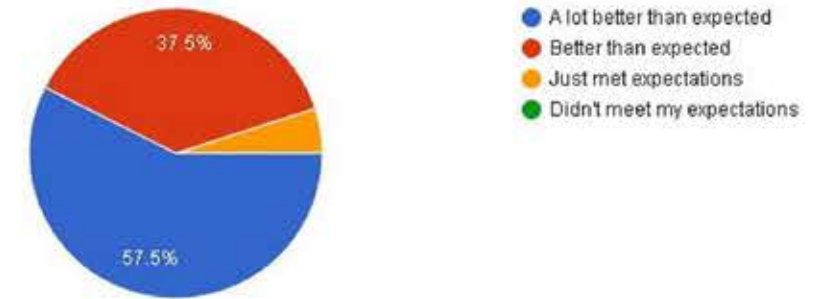

2. How much of the information presented at this Workshop was new to you? (40 responses)

(40 responses)

3. Was the amount of content shared at the workshop... (40 responses)

Understanding the LED pitch

- Cabinet size 500mm x 500mm
Pixel Resolution 100 pixels x 100 pixels
So pitch size of cabinet will be $500 / 100 = 5\text{mm}$
- Cabinet size 500mm x 500mm
Pixel Resolution 125 pixels x 125 pixels
So pitch size of cabinet will be $500 / 125 = 4\text{mm}$