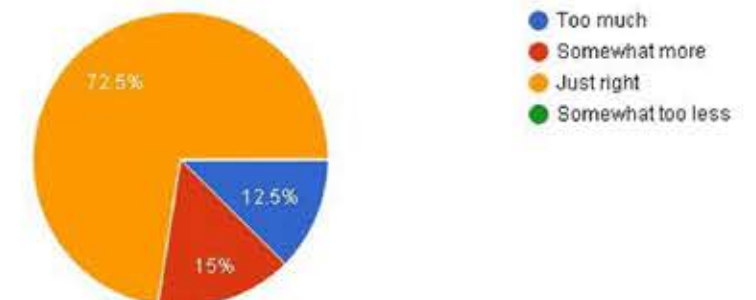

2. How much of the information presented at this Workshop was new to you? (40 responses)

(40 responses)

3. Was the amount of content shared at the workshop... (40 responses)

Understanding the LED pitch

- Cabinet size 500mm x 500mm
Pixel Resolution 100 pixels x 100 pixels
So pitch size of cabinet will be $500 / 100 = 5\text{mm}$
- Cabinet size 500mm x 500mm
Pixel Resolution 125 pixels x 125 pixels
So pitch size of cabinet will be $500 / 125 = 4\text{mm}$