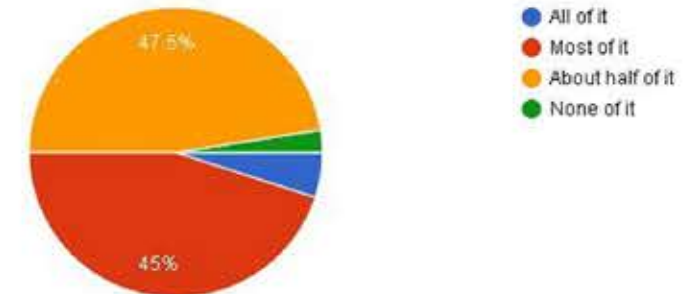

2. How much of the information presented at this Workshop was new to you? (40 responses)

(40 responses)

3. Was the amount of content shared at the workshop... (40 responses)

Understanding the LED pitch

- Cabinet size 500mm x 500mm
Pixel Resolution 100 pixels x 100 pixels
So pitch size of cabinet will be $500 / 100 = 5\text{mm}$
- Cabinet size 500mm x 500mm
Pixel Resolution 125 pixels x 125 pixels
So pitch size of cabinet will be $500 / 125 = 4\text{mm}$