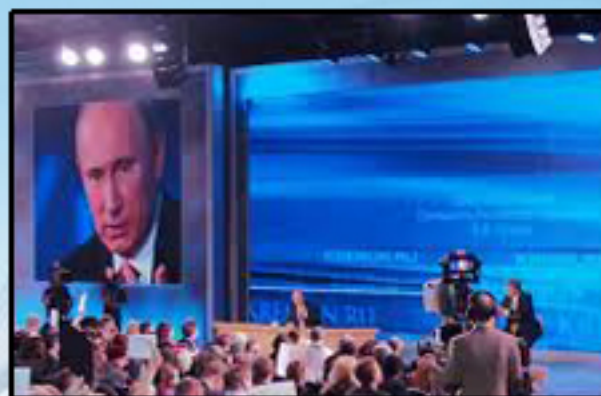

VIDEOWAVES

▶ **Low Power Consumption :**

Maximum consumption - 540watts per Square meter.

Average consumption - 180watts per Square meter.

This means that an LED wall of 20ft x 10ft would consume maximum 10kw, while the running power consumption would only be around 4kw.

▶ **Maximum viewing angle :**

Horizontal & Vertical viewing angle 140 degree

This ensures maximum visibility even for people who are seated on the sides, top or bottom.

▶ **Size Flexibility :**

We can offer a wide range of sizes from 16sqft to 1200sqft.

i.e. 5ft x 3.3ft up to 120 x 10, 80 x 15, 60 x 20 etc....

▶ **Magnetic modules:** for quick onsite replacement in case of damaged LEDs.

▶ **Slim & light weight with Seamless Stitching:**

To remove gaps while installing,

Easy & quick installation for saving set up time.

Creating a perfect display.

Looking for an opportunity to use and demonstrate at any of your esteemed events.