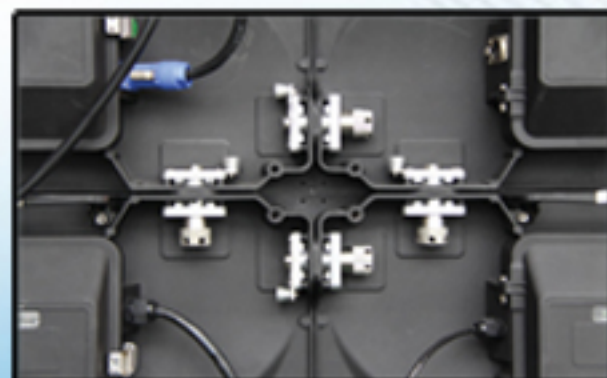

VIDEOWAVES

▶ **Low Power Consumption :**

Maximum consumption - 540watts per Square meter.

Average consumption - 180watts per Square meter.

This means that an LED wall of 20ft x 10ft would consume maximum 10kw, while the running power consumption would only be around 4kw.

▶ **Maximum viewing angle :**

Horizontal & Vertical viewing angle 140 degree

This ensures maximum visibility even for people who are seated on the sides, top or bottom.

▶ **Size Flexibility :**

We can offer a wide range of sizes from 16sqft to 1200sqft.

i.e. 5ft x 3.3ft up to 120 x 10, 80 x 15, 60 x 20 etc....

▶ **Magnetic modules:** for quick onsite replacement in case of damaged LEDs.

▶ **Slim & light weight with Seamless Stitching:**

To remove gaps while installing,

Easy & quick installation for saving set up time.

Creating a perfect display.

Looking for an opportunity to use and demonstrate at any of your esteemed events.